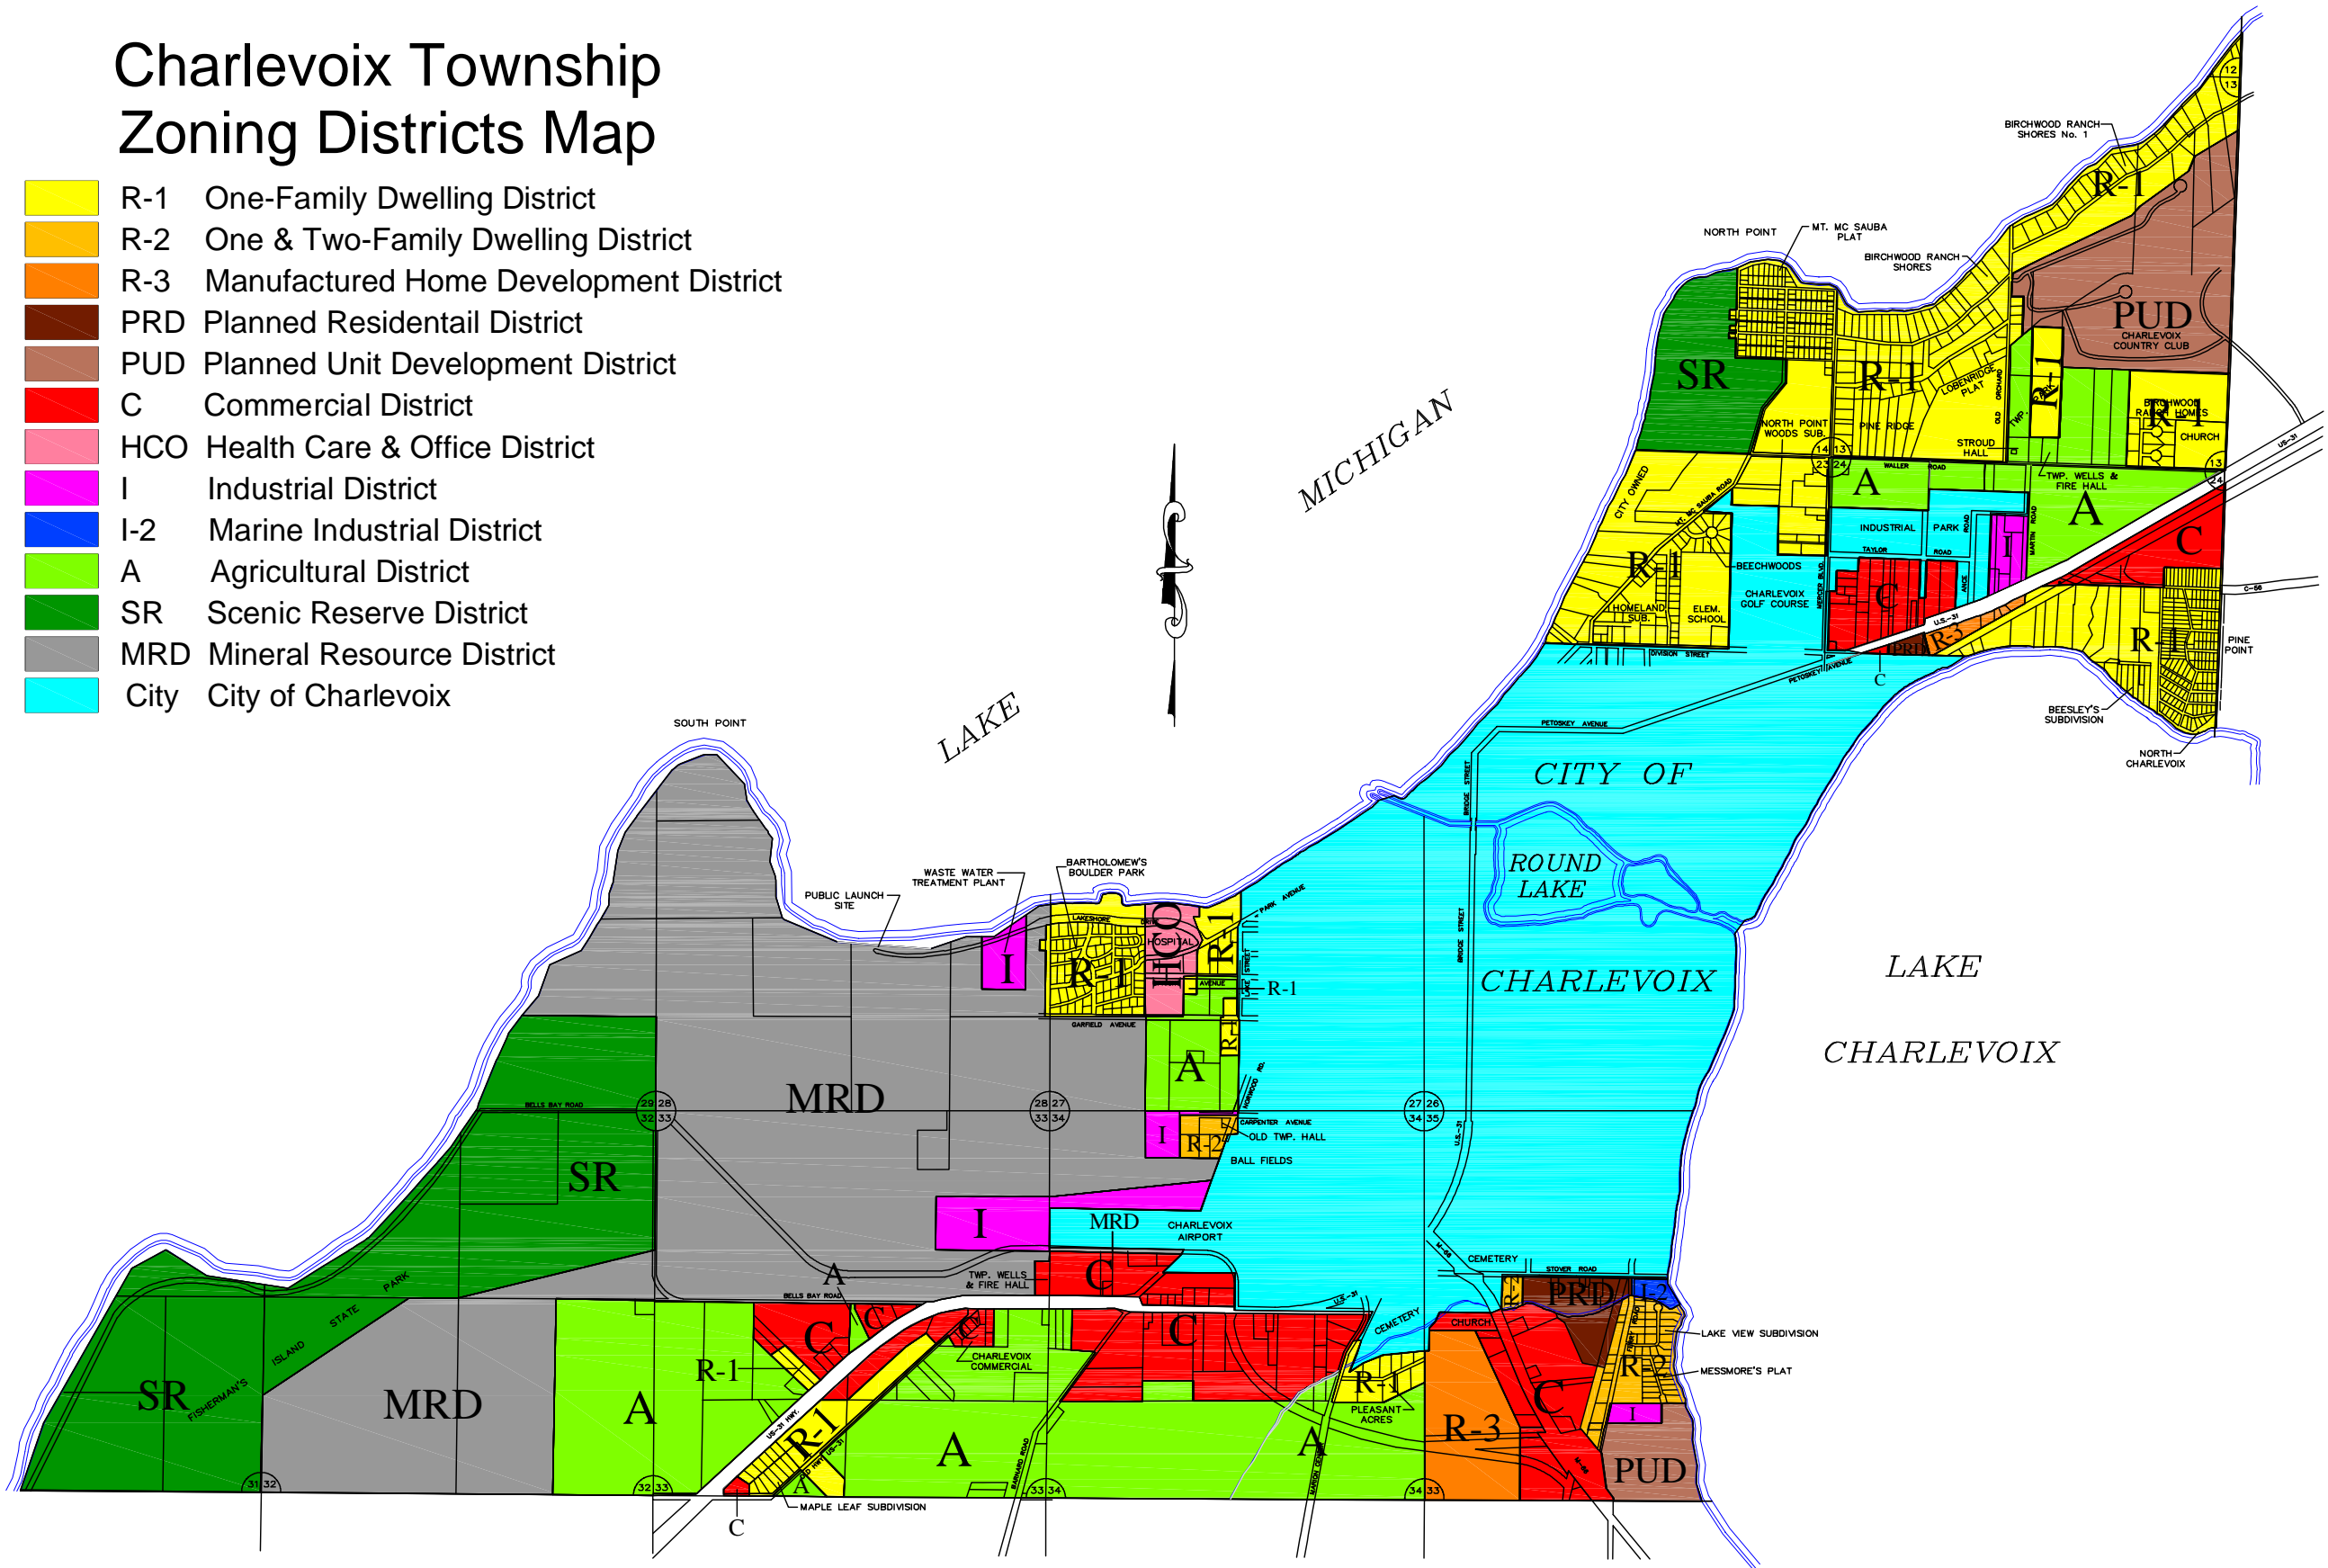

# Charlevoix Township Zoning Districts Map

- R-1 One-Family Dwelling District
- R-2 One & Two-Family Dwelling District
- R-3 Manufactured Home Development District
- PRD Planned Residential District
- PUD Planned Unit Development District
- C Commercial District
- HCO Health Care & Office District
- I Industrial District
- I-2 Marine Industrial District
- A Agricultural District
- SR Scenic Reserve District
- MRD Mineral Resource District
- City City of Charlevoix

By: Jrl Jrl  
Revisions per Township: Jrl Jrl  
Revisions per Township: Jrl Jrl

No. Date:  
1. 09/19/03  
2. 04/19/04

Drawn By: Jrl  
Checked By: FLH

Date: 11/07/2002  
Scale: AS NOTED

Location:  
CHARLEVOIX TOWNSHIP,  
CHARLEVOIX COUNTY,  
MICHIGAN

**Zoning Districts Map  
Charlevoix Township**

Sheet Title:  
Client:

Project No.  
2000425.01

Sheet  
1  
of  
1

P:\2000\425\01\Map\2000425\Map\2000425.dwg Plot Date: 11/19/02, 8:15 AM Plotter: HP DesignJet 11/19/02, 8:15 AM